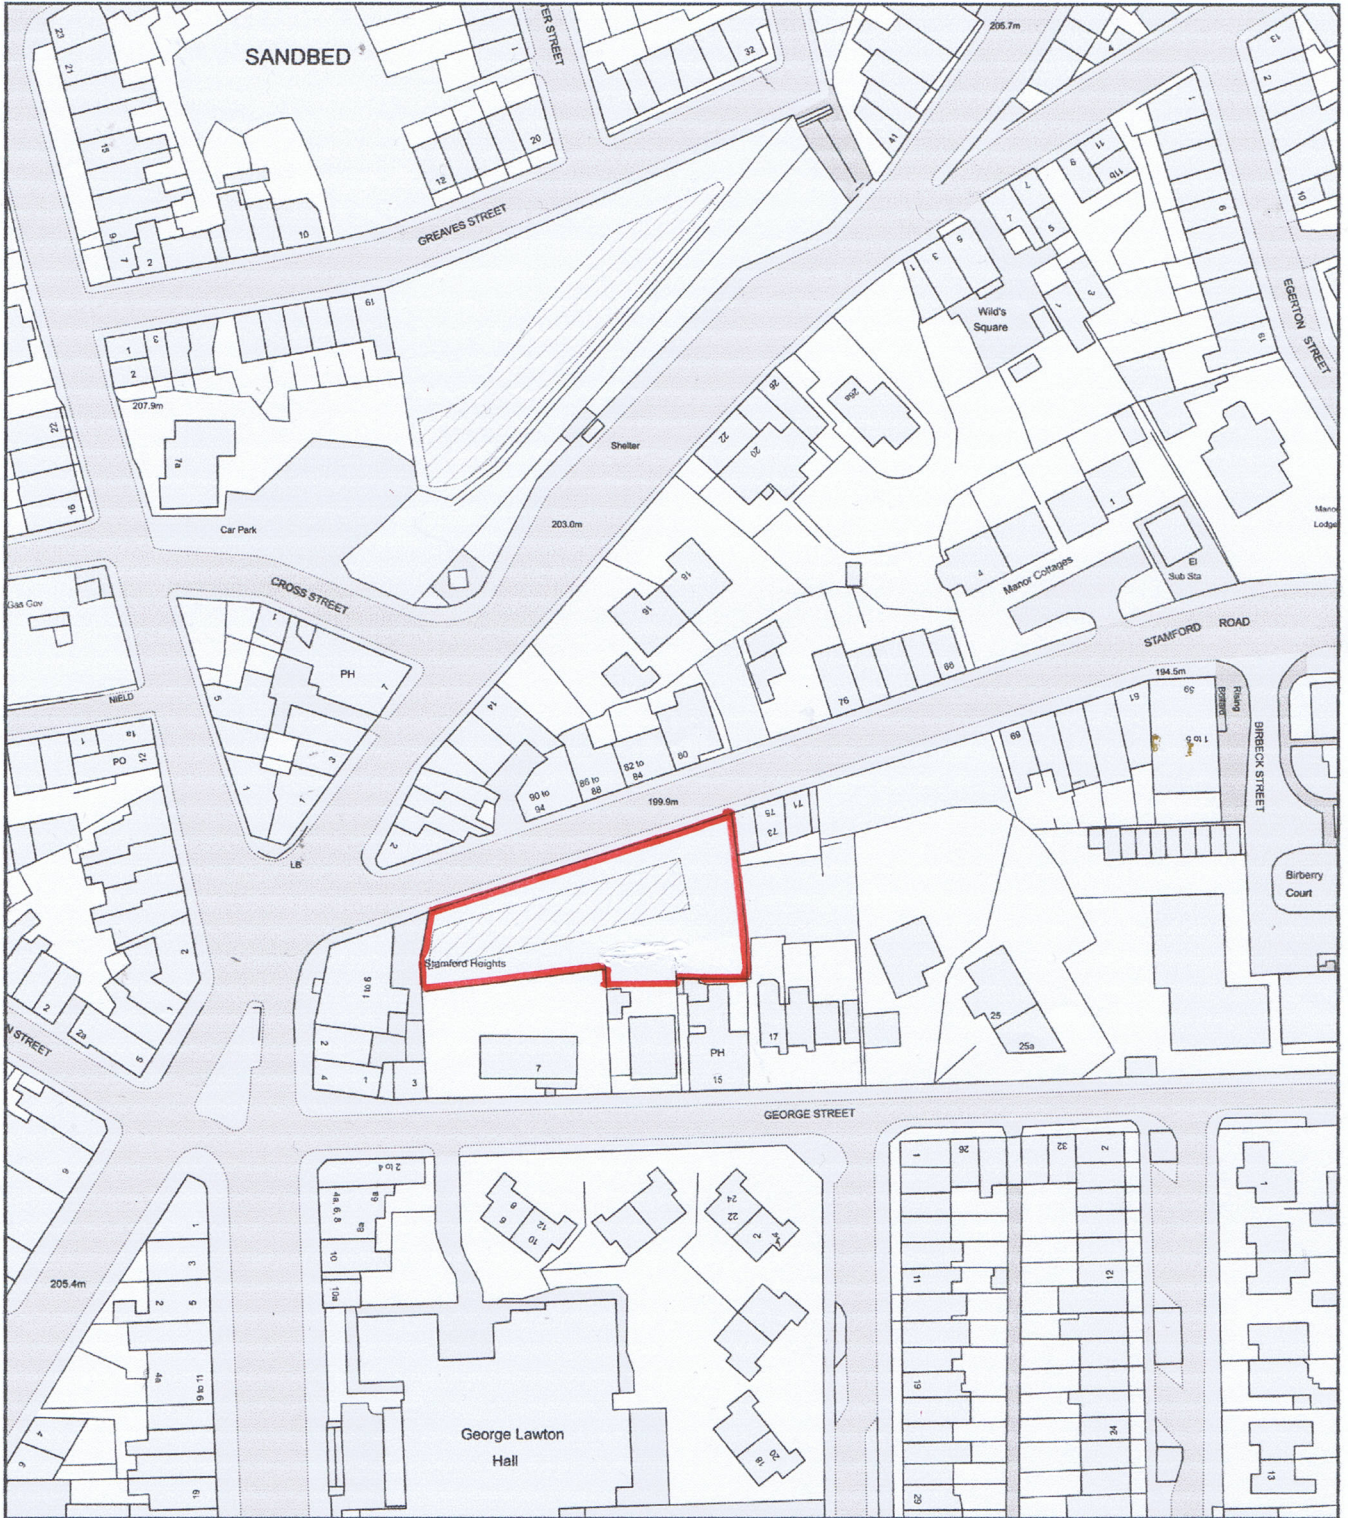

# Stamford Road

Plan Produced for: [REDACTED]

Date Produced: 28 May 2020

Plan Reference Number: TQRQM20149161243434

Scale: 1:1250 @ A4